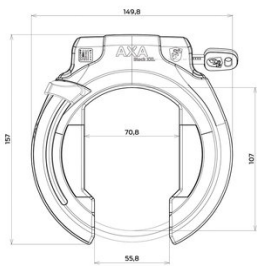

## Frame Lock - AXA Block XXL

SKU 3010001315

### AXA Block XXL

The AXA Block XXL is a high quality frame lock and has the option to link the ULC plug in chain to the lock so you can lock your bike to a fixed object.

The ring lock offers optimal safety with its anti drilling cylinder and hardened steel bracket. The ergonomic design of the push button and the online key service offer you maximum comfort.

The AXA Block XXL has an extra wide opening to create more space for tire and mudguard.

Compatible with the models: E850, C500, C800, B400 (sizes M & L).

### Technical Information:

Key Service: Yes

Protection against drilling: Yes

Width Opening: 60 mm

Primary Color: Black

Product Length: 160 mm

Product Width: 155 mm

Product Height: 30 mm