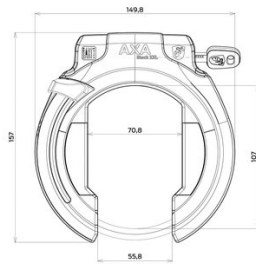

### AXA Block XXL

The AXA Block XXL is a high quality frame lock and has the option to link the ULC plug in chain to the lock so you can lock your bike to a fixed object.

The ring lock offers optimal safety with its anti drilling cylinder and hardened steel bracket. The ergonomic design of the push button and the online key service offer you maximum comfort.

The AXA Block XXL has an extra wide opening to create more space for tire and mudguard.

Compatible with the models: E850 Trekking, E850 Trekking Low Step, C800, C800 Trekking, B400 .

### Technical Information:

Key Service: Yes

Protection against drilling: Yes

Width Opening: 60 mm

Primary Color: Black

Product Length: 160 mm

Product Width: 155 mm

Product Height: 30 mm

Number of Keys: 2

Including Mounting Material: No