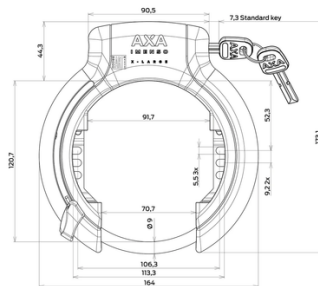

Frame Lock - AXA Imenso X Large

SKU 3010004648

The AXA Imenso X Large is a high quality frame lock with an innovative design and the option to link a ULC plug-in chain to the lock so you can lock your bike to a fixed object.

The AXA Imenso X Large can be mounted in several different ways. The lock is standard mounted on mounting holes in the frame of the bicycle. If there are no mounting holes in the frame of the bicycle to mount a ring lock, you can order and use the AXA Flex mount strips.

The Imenso X Large has an extra wide opening of 92mm so that it also fits wide fenders or balloon tires. This ring lock has the color black.

Product specifications

Safety level 12

In the frame lock fits the ULC plug-in chain

Extra wide opening of 92mm

Fits wide fenders or balloon tires