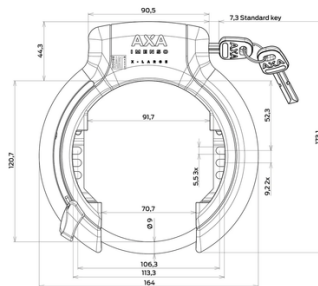

## Frame Lock - AXA Imenso X Large 92mm

SKU 3010004648

The AXA Imenso X Large is a high quality frame lock with an innovative design and the option to link a ULC plug-in chain to the lock so you can lock your bike to a fixed object.

The AXA Imenso X Large can be mounted in several different ways. The lock is standard mounted on mounting holes in the frame of the bicycle. If there are no mounting holes in the frame of the bicycle to mount a ring lock, you can order and use the AXA Flex mount strips.

The Imenso X Large has an extra wide opening of 92mm so that it also fits wide fenders or balloon tires. This ring lock has the color black.

Hardened steel bracket and lock housing

Anti-drilling plate in cylinder

Flexible fixing set also for odd sized frames

Extra wide opening of 92mm

Fits wide fenders or balloon tires