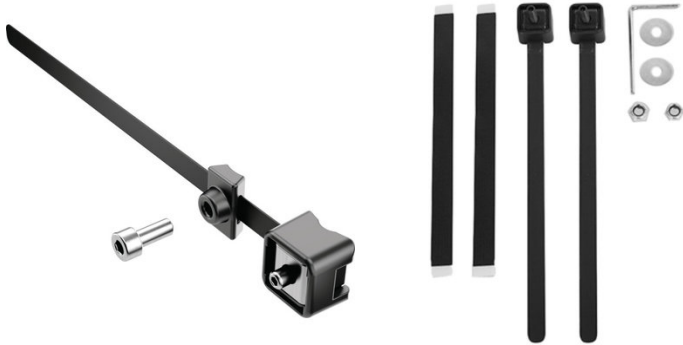

Mount Strapes - ABUS

SKU

3010004649

Mount strapes for frames without wholes.

Necessary to attach the AXA Imenso X Large 92mm to the model M700.